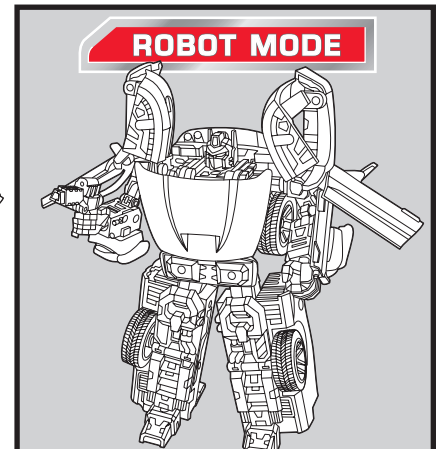

TRANSFORMERS ALTERNATORS

ROBOTS IN DISGUISE®

AGES 5+

81327/81328 Asst.

WARNING:

CHOKING HAZARD-Small parts.
Not for children under 3 years.

transformers.com

P/N 655220000

INSTRUCTIONS

NOTE: Some parts are made to detach if excessive force is applied and are designed to be reattached if separation occurs. Adult supervision may be necessary for younger children.

CHANGING TO ROBOT